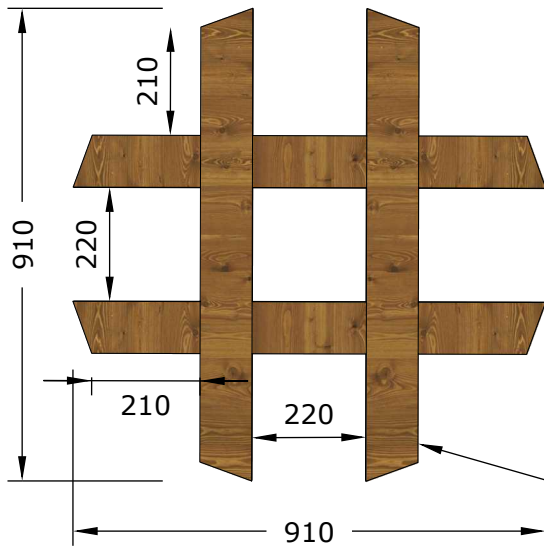

# Nordic Ice Tub with chiller

**(LxBxH) 115x110x126cm (without cover)**  
**(LxBxH) 115x110x136cm (with cover)**

Gross weight 125 kg  
 Net weight 95 kg