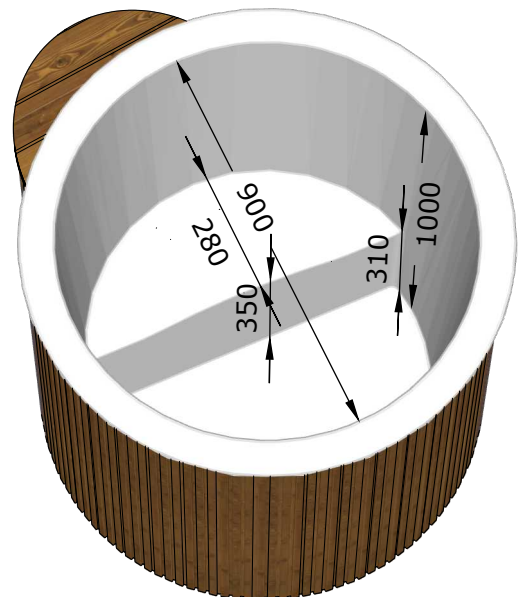

# Nordic Ice Tub with chiller

**(LxBxH) 115x110x126cm (without cover)**  
**(LxBxH) 115x110x136cm (with cover)**

Gross weight 125 kg  
 Net weight 95 kg