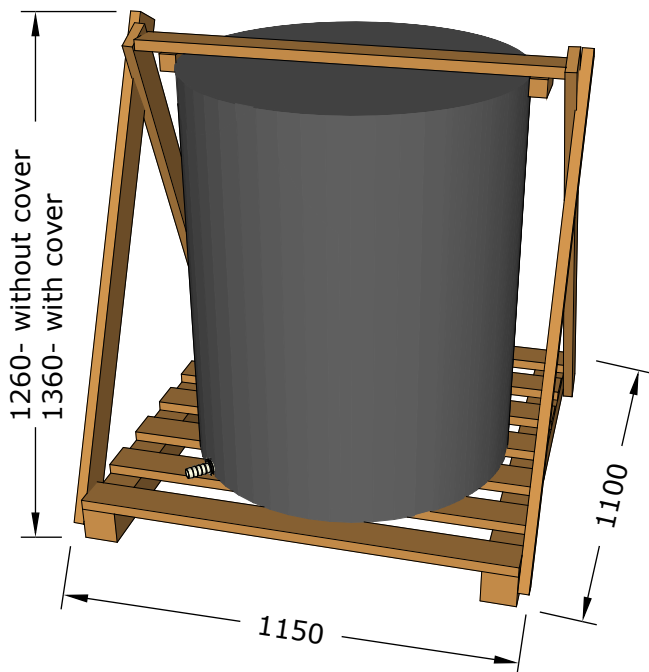

# Nordic Ice Tub with chiller

**(LxBxH) 115x110x126cm (without cover)**  
**(LxBxH) 115x110x136cm (with cover)**

Gross weight 125 kg  
 Net weight 95 kg