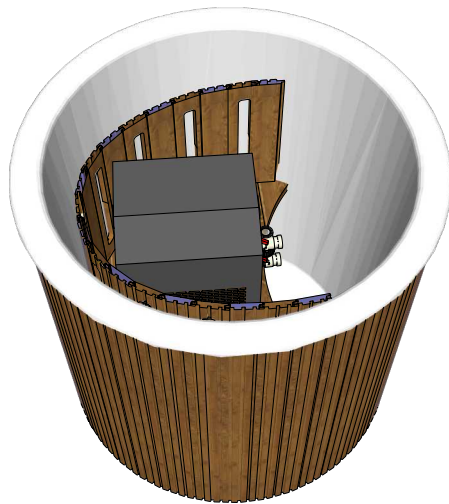

# Nordic Ice Tub with chiller

**(LxBxH) 115x110x126cm (without cover)**  
**(LxBxH) 115x110x136cm (with cover)**

Gross weight 125 kg  
 Net weight 95 kg