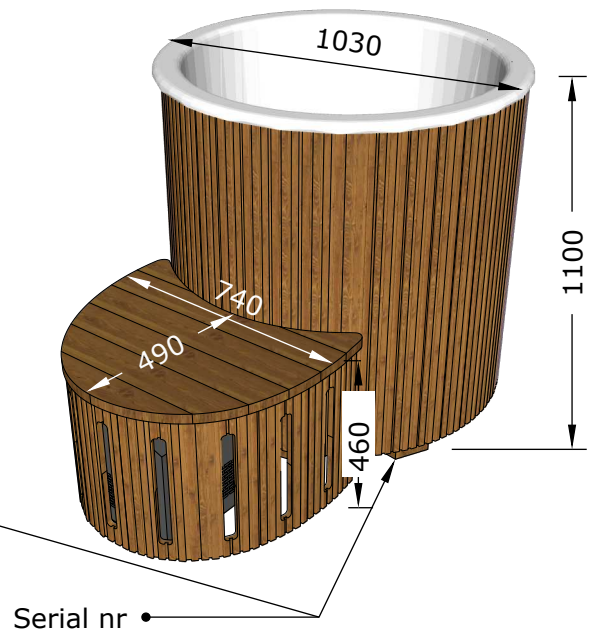

# Nordic Ice Tub with chiller

**(LxBxH) 115x110x126cm (without cover)**  
**(LxBxH) 115x110x136cm (with cover)**

Gross weight 125 kg  
 Net weight 95 kg