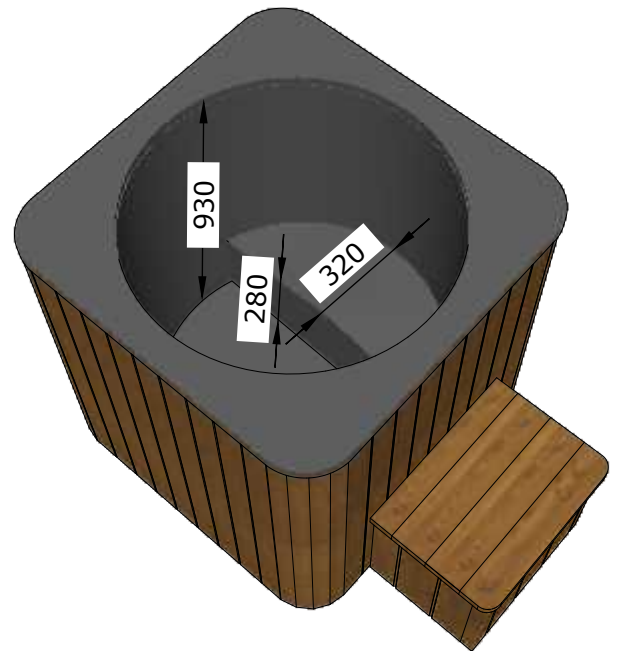

Icon Ice Tub with step  
Volume 470 L

Serial nr .....

Serial nr

(LxBxH) 125x115x121cm (without cover)  
(LxBxH) 125x115x131cm (with cover)

Gross weight 100 kg  
Net weight 70 kg