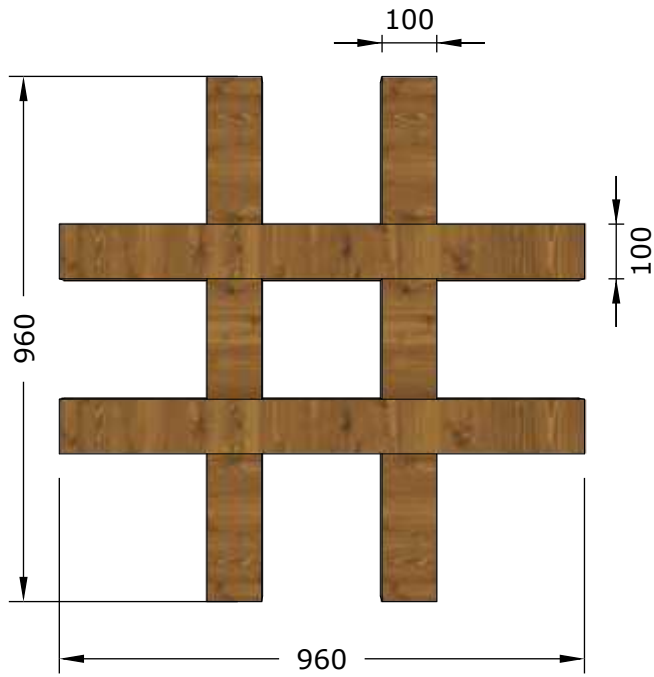

Icon Ice Tub with step  
Volume 470 L

Serial nr .....

Serial nr

(LxBxH) 125x115x121cm (without cover)  
(LxBxH) 125x115x131cm (with cover)

Gross weight 100 kg  
Net weight 70 kg