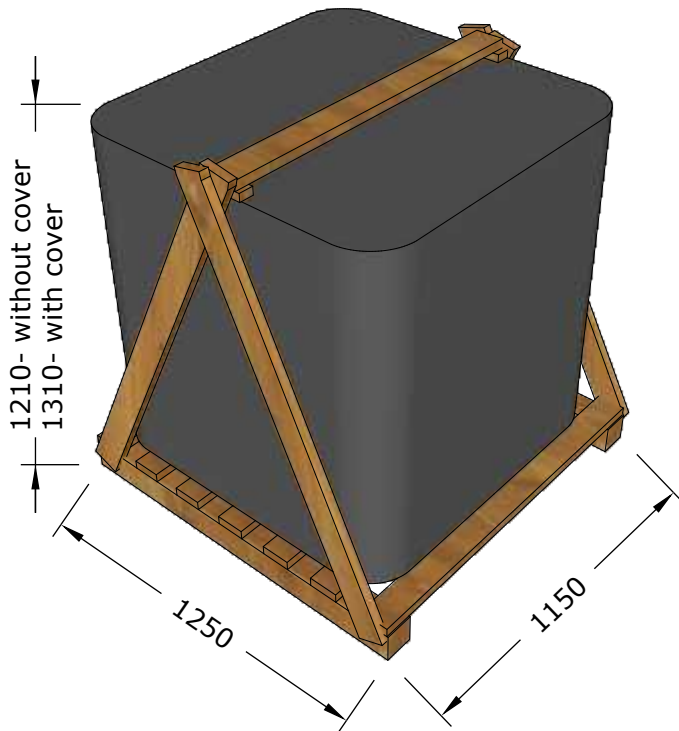

Icon Ice Tub with step  
Volume 470 L

Serial nr .....

Serial nr

(LxBxH) 125x115x121cm (without cover)  
(LxBxH) 125x115x131cm (with cover)

Gross weight 100 kg  
Net weight 70 kg