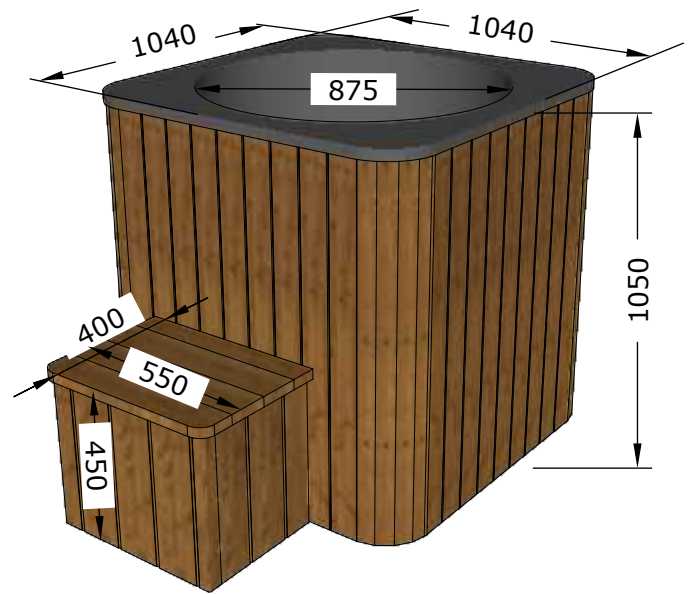

Icon Ice Tub with step  
Volume 470 L

Serial nr .....

Serial nr

(LxBxH) 125x115x121cm (without cover)  
(LxBxH) 125x115x131cm (with cover)

Gross weight 100 kg  
Net weight 70 kg