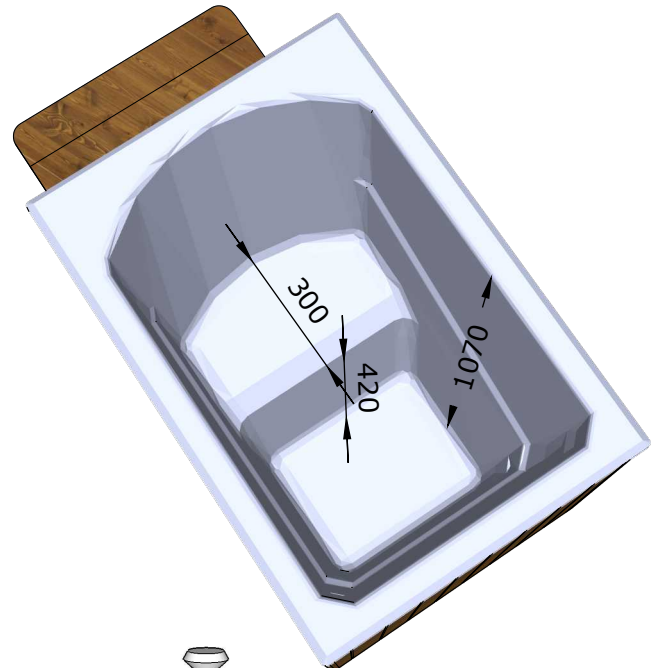

# Arctic Ice Tub with chiller

Volume 330 L

**(LxBxH) 800x115x123cm (without cover)**  
**(LxBxH) 800x115x133cm (with cover)**

Gross weight 95 kg  
Net weight 70 kg