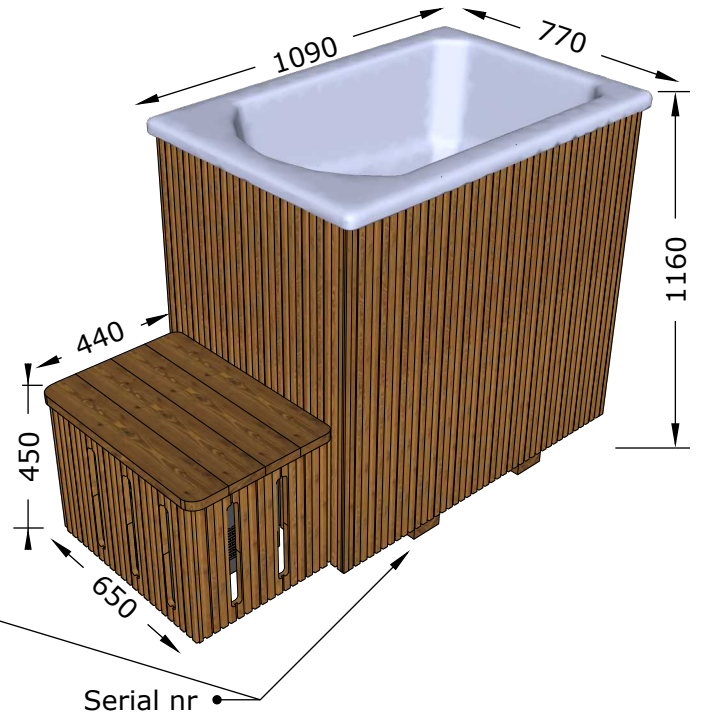

# Arctic Ice Tub with chiller

Volume 330 L

**(LxBxH) 800x115x123cm (without cover)**  
**(LxBxH) 800x115x133cm (with cover)**

Gross weight 95 kg  
Net weight 70 kg