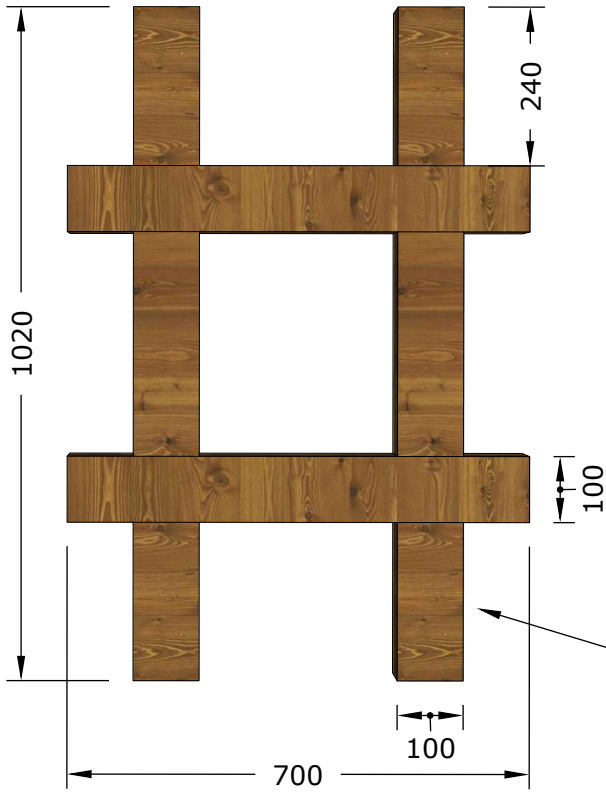

# Arctic Ice Tub with chiller

Volume 330 L

**(LxBxH) 800x115x123cm (without cover)**  
**(LxBxH) 800x115x133cm (with cover)**

Gross weight 95 kg  
Net weight 70 kg