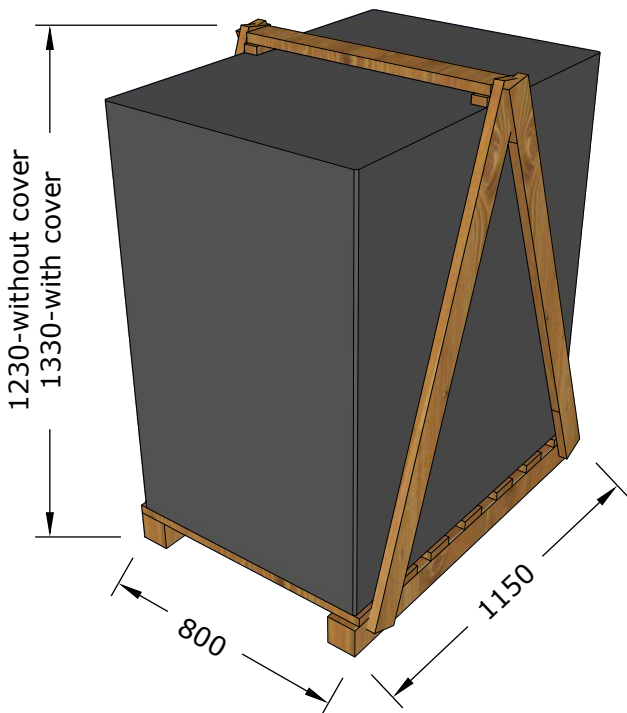

# Arctic Ice Tub with chiller

Volume 330 L

**(LxBxH) 800x115x123cm (without cover)**  
**(LxBxH) 800x115x133cm (with cover)**

Gross weight 95 kg  
Net weight 70 kg