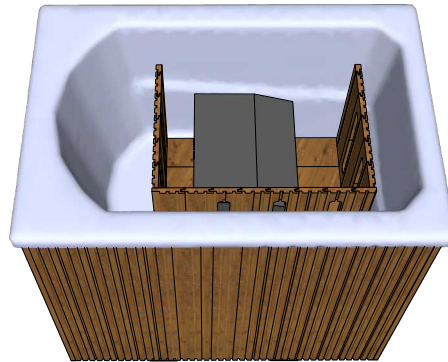

# Arctic Ice Tub with chiller

Volume 330 L

**(LxBxH) 800x115x123cm (without cover)**  
**(LxBxH) 800x115x133cm (with cover)**

Gross weight 95 kg  
Net weight 70 kg