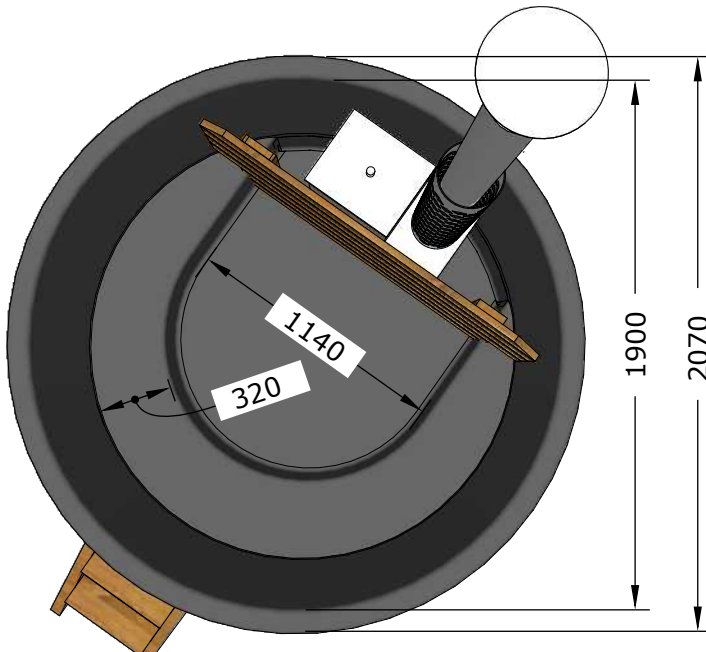

Hot Tub Ø200 plastic (inside heater)

Volume 1850 L

Serial nr

(LxBxH) 120x235x235cm

Gross weight 250 kg
Net weight 200 kg