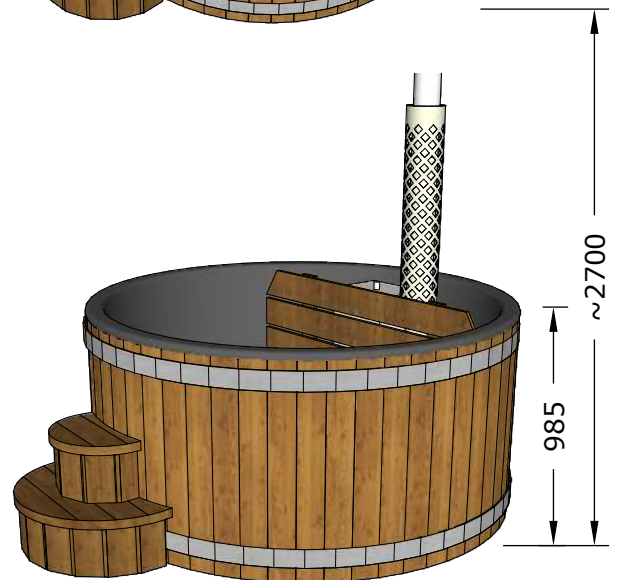

Hot Tub Ø200 plastic (inside heater)

Volume 1850 L

Serial nr

(LxBxH) 120x235x235cm

Gross weight 250 kg
Net weight 200 kg