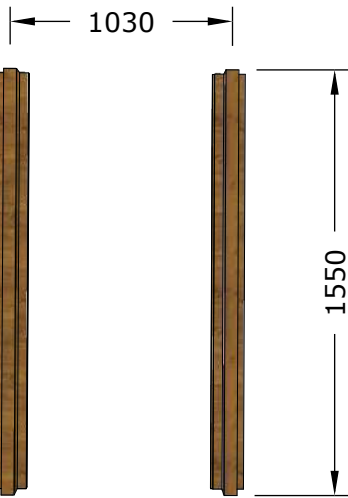

Hot Tub Ø200 plastic (inside heater)

Volume 1850 L

Serial nr

(LxBxH) 120x235x235cm

Gross weight 250 kg
Net weight 200 kg