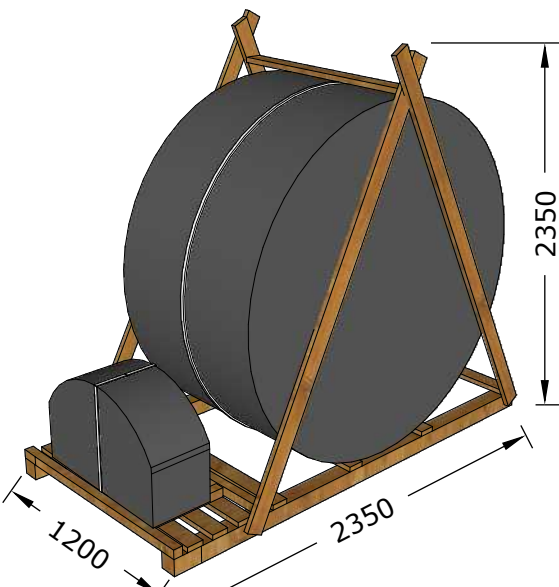

Hot Tub Ø200 plastic (inside heater)

Volume 1850 L

Serial nr

(LxBxH) 120x235x235cm

Gross weight 250 kg
Net weight 200 kg