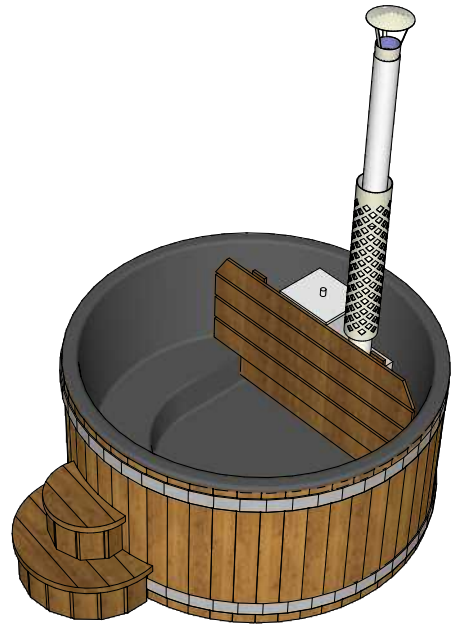

Hot Tub Ø200 plastic (inside heater)

Volume 1850 L

Serial nr

(LxBxH) 120x235x235cm

Gross weight 250 kg
Net weight 200 kg