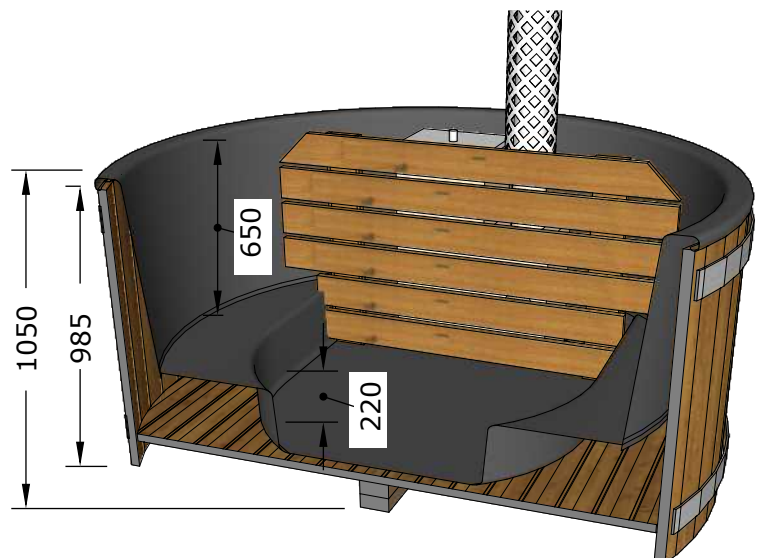

Hot Tub Ø200 plastic (inside heater)

Volume 1850 L

Serial nr

(LxBxH) 120x235x235cm

Gross weight 250 kg
Net weight 200 kg